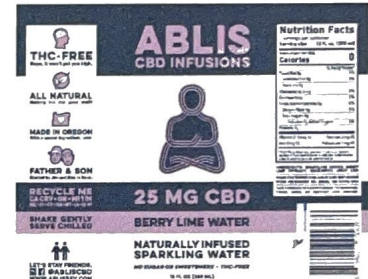

## Ablis 25mg CBD Berry Lime Water

Strain: Ablis 25mg CBD Berry Lime Water  
METRC Sample #: ; METRC Batch #: ;  
External Batch #: LDBCANBOW03; Analytical Batch #: PO-2021-01-11-01

33.18 mg/12 oz. unit